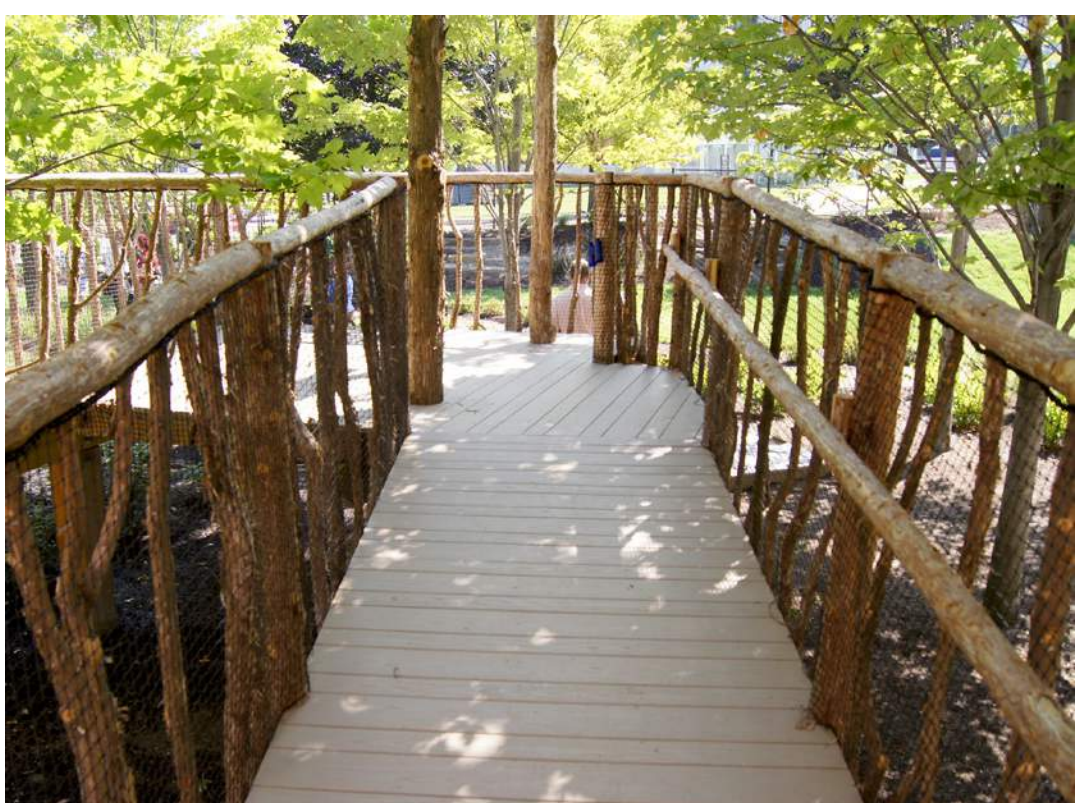

**ANIMAL BENCH**

**LOG ANIMALS**

**STORYTELLER CHAIR**

**TREEHOUSE WALKWAY**

**UP AND DOWN PLAY**

**FOREST ADVENTURE PLAY**

**EARTH PLAY**

**NATURAL CONSTRUCTION**

**TURNOVER STONES**

**BIRD BLIND**

**LOOSE PARTS PLAY**

**WELCOMING ENTRY**

- Design Key**
- Existing Tree
  - Proposed Tree
  - Boulders
  - Stepping Stones
  - Log Seats
  - Perennials
  - Shrubs
  - Grasses
  - Vines
  - Wood Structure
  - Concrete Pathway
  - Mulch Pathway
  - Lawn
  - Mulch Surface

**PRIMARY PATHWAY**

**WATER PLAY**

**NEST LOOKOUT**

**BEAVER DEN**

**BOULDER GATHERING**

**CLAY & MUD PLAY**

Conestee Nature Preserve  
**Nature Playscape**  
Greenville, SC

Schematic Design  
March 30, 2023